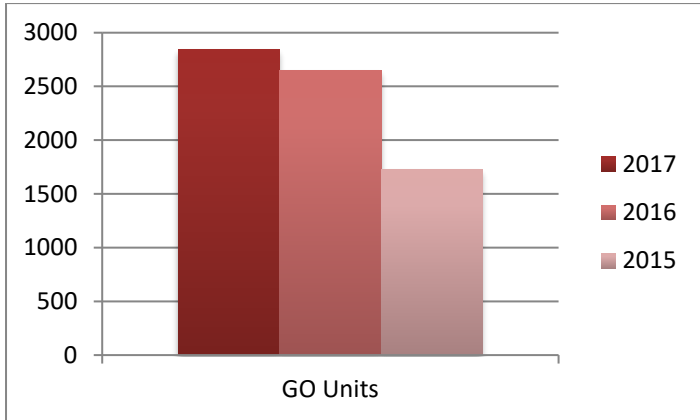

Please see performance graph below indicating the increase in sales volumes.

Please do not hesitate to contact me immediately should you require any additional information.

Kind regards

Carlo Beukes

Business Unit Manager - Power Transmission